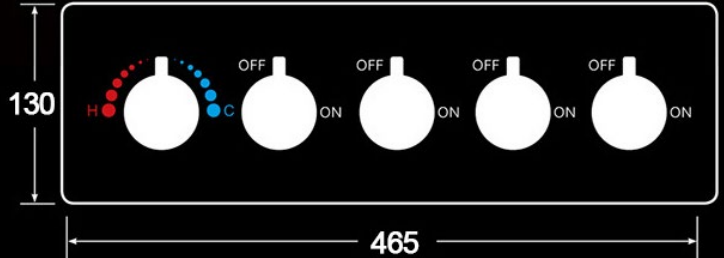

PHONE CONTROLLED THERMOSTATIC RECESSED CEILING MOUNT LED RAINFALL WATERFALL SHOWER SYSTEM WITH HAND SHOWER SPECIFICATIONS

Shower Head

- Shower Panel /Hose Material: 304 Stainless Steel
- Shower Head Size: 900*300 mm
- Shower Mixer Material: Brass
- Concealed Mixer Size: 465*130 mm
- Showerheads Install: Embedded Ceiling Mounted
- Concealed Mixer Install: Wall-Mounted
- LED Shower Head Functions: Rainfall, Waterfall, Water Column
- Water Pressure: 0.3 MPA
- Water Flow: 16L/min~28L/min
- Hand Shower/ Shower holder Material: Brass
- Shower Accessories Material: Brass
- LED Light: Need to Connect Power
- LED Light Color: 64 Color
- Shower Hose Length: 1.5M
- AC: 100-265V 50/60Hz

Kinds of color **64**
 temperature adjustable

Buile-in WIFI
 Phone control color

Color software App install instruction
download name: Smart Life

All dimensions and specifications are nominal and may vary. Use actual products for accuracy in critical situations.

Shower Mixer

38°C
Thermostatic Control

Main body
Brass casting body

Brushed gold

Embedded Depth: 60mm

Product shown is only for installation display purpose

All functions can be used at the same time.

Spin button change water flow size.

Thread have G 1/2" and NPT 1/2"

Hand Shower

Flow Rate: 2.0 GPM / 7.6 LPM

Shower Mixer Connections