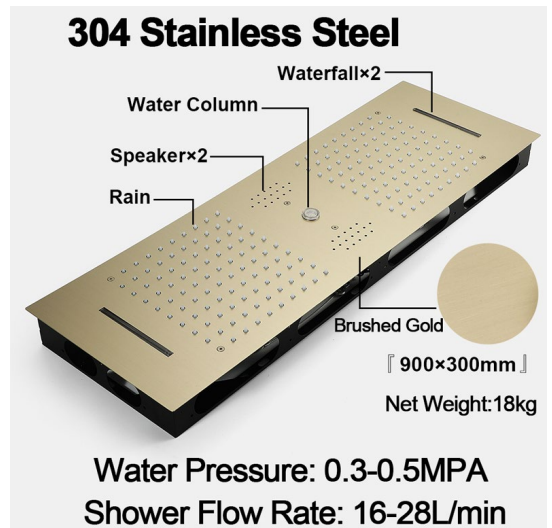

PHONE CONTROLLED THERMOSTATIC RECESSED CEILING MOUNT LED RAINFALL WATERFALL SHOWER SYSTEM WITH HAND SHOWER SPECIFICATIONS

Shower Head

- Shower Panel /Hose Material: 304 Stainless Steel
- Shower Head Size: 900*300 mm
- Shower Mixer Material: Brass
- Concealed Mixer Size: 465*130 mm
- Showerheads Install: Embedded Ceiling Mounted
- Concealed Mixer Install: Wall-Mounted
- LED Shower Head Functions: Rainfall, Waterfall, Water Column
- Water Pressure: 0.3 MPA
- Water Flow: 16L/min~28L/min
- Hand Shower/ Shower holder Material: Brass
- Shower Accessories Material: Brass
- LED Light: Need to Connect Power
- LED Light Color: 64 Color
- Shower Hose Length: 1.5M
- AC: 100-265V 50/60Hz

Kinds of color **64**
 temperature adjustable

Buile-in WIFI
 Phone control color

Color software App install instruction
download name: Smart Life

All dimensions and specifications are nominal and may vary. Use actual products for accuracy in critical situations.

Shower Mixer

38°C
Thermostatic Control

Main body
Brass casting body

Brushed gold

Embedded Depth: 60mm

Product shown is only for installation display purpose

All functions can be used at the same time.

Spin button change water flow size.

Thread have G 1/2" and NPT 1/2"

Hand Shower

Flow Rate: 2.0 GPM / 7.6 LPM

Shower Mixer Connections