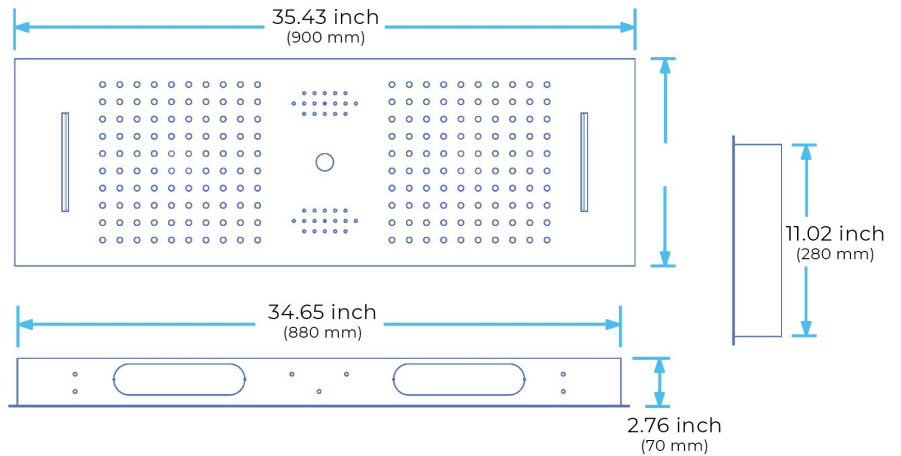

PHONE CONTROLLED THERMOSTATIC RECESSED CEILING MOUNT LED RAINFALL WATERFALL SHOWER SYSTEM WITH HAND SHOWER SPECIFICATIONS

Shower Head

- Shower Panel /Hose Material: 304 Stainless Steel
- Shower Head Size: 900*300 mm
- Shower Mixer Material: Brass
- Concealed Mixer Size: 465*130 mm
- Showerheads Install: Embedded Ceiling Mounted
- Concealed Mixer Install: Wall-Mounted
- LED Shower Head Functions: Rainfall, Waterfall, Water Column
- Water Pressure: 0.3 MPA
- Water Flow: 16L/min~28L/min
- Hand Shower/ Shower holder Material: Brass
- Shower Accessories Material: Brass
- LED Light: Need to Connect Power
- LED Light Color: 64 Color
- Shower Hose Length: 1.5M
- AC: 100-265V 50/60Hz

Kinds of color **64**
 temperature adjustable

Buile-in WIFI
 Phone control color

Color software App install instruction
download name: Smart Life

All dimensions and specifications are nominal and may vary. Use actual products for accuracy in critical situations.

Shower Mixer

38°C
Thermostatic Control

Main body
Brass casting body

Brushed gold

Embedded Depth: 60mm

Product shown is only for installation display purpose

All functions can be used at the same time.

Spin button change water flow size.

Thread have G 1/2" and NPT 1/2"

Hand Shower

Flow Rate: 2.0 GPM / 7.6 LPM

Shower Mixer Connections