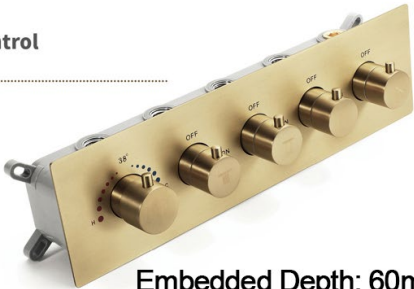

PHONE CONTROLLED THERMOSTATIC RECESSED CEILING MOUNT LED RAINFALL WATERFALL SHOWER SYSTEM WITH HAND SHOWER SPECIFICATIONS

Shower Head

- Shower Panel /Hose Material: 304 Stainless Steel
- Shower Head Size: 900*300 mm
- Shower Mixer Material: Brass
- Concealed Mixer Size: 465*130 mm
- Showerheads Install: Embedded Ceiling Mounted
- Concealed Mixer Install: Wall-Mounted
- LED Shower Head Functions: Rainfall, Waterfall, Water Column
- Water Pressure: 0.3 MPA
- Water Flow: 16L/min~28L/min
- Hand Shower/ Shower holder Material: Brass
- Shower Accessories Material: Brass
- LED Light: Need to Connect Power
- LED Light Color: 64 Color
- Shower Hose Length: 1.5M
- AC: 100-265V 50/60Hz

Kinds of color **64**
 temperature adjustable

Buile-in WIFI
 Phone control color

Color software App install instruction
download name: Smart Life

All dimensions and specifications are nominal and may vary. Use actual products for accuracy in critical situations.

Shower Mixer

38°C
Thermostatic Control

Main body
Brass casting body

Brushed gold

Embedded Depth: 60mm

Product shown is only for installation display purpose

All functions can be used at the same time.

Spin button change water flow size.

Thread have G 1/2" and NPT 1/2"

Hand Shower

Flow Rate: 2.0 GPM / 7.6 LPM

Shower Mixer Connections