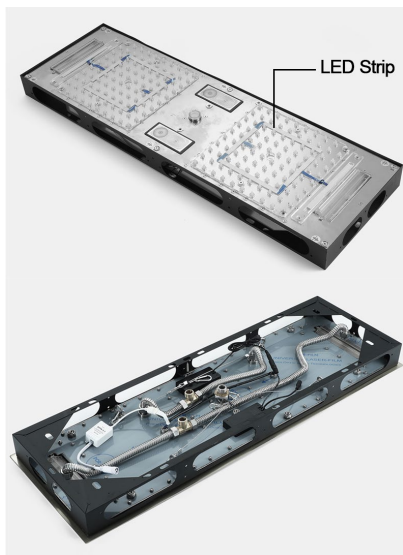

PHONE CONTROLLED THERMOSTATIC RECESSED CEILING MOUNT LED RAINFALL WATERFALL SHOWER SYSTEM WITH HAND SHOWER SPECIFICATIONS

Shower Head

- Shower Panel /Hose Material: 304 Stainless Steel
- Shower Head Size: 900*300 mm
- Shower Mixer Material: Brass
- Concealed Mixer Size: 465*130 mm
- Showerheads Install: Embedded Ceiling Mounted
- Concealed Mixer Install: Wall-Mounted
- LED Shower Head Functions: Rainfall, Waterfall, Water Column
- Water Pressure: 0.3 MPA
- Water Flow: 16L/min~28L/min
- Hand Shower/ Shower holder Material: Brass
- Shower Accessories Material: Brass
- LED Light: Need to Connect Power
- LED Light Color: 64 Color
- Shower Hose Length: 1.5M
- AC: 100-265V 50/60Hz

Kinds of color **64**
 temperature adjustable

Buile-in WIFI
 Phone control color

Color software App install instruction
download name: Smart Life

All dimensions and specifications are nominal and may vary. Use actual products for accuracy in critical situations.

Shower Mixer

38°C
Thermostatic Control

Main body
Brass casting body

Brushed gold

Embedded Depth: 60mm

Product shown is only for installation display purpose

All functions can be used at the same time.

Spin button change water flow size.

Thread have G 1/2" and NPT 1/2"

Hand Shower

Flow Rate: 2.0 GPM / 7.6 LPM

Shower Mixer Connections