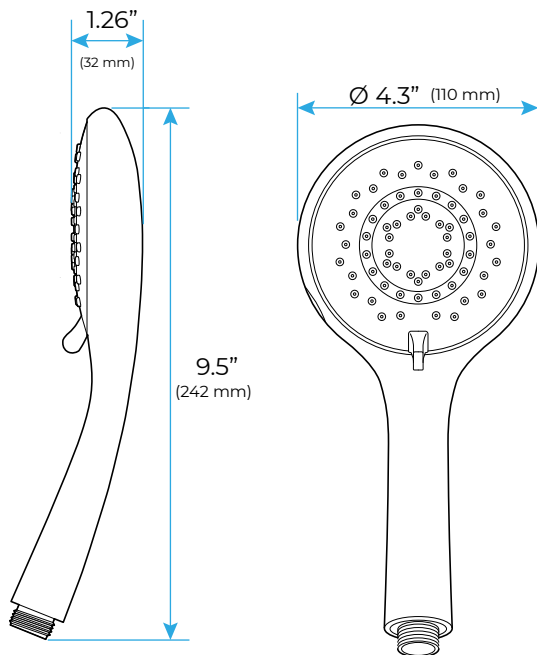

PHONE CONTROLLED THERMOSTATIC RECESSED CEILING MOUNT LED RAINFALL WATERFALL SHOWER SYSTEM WITH HAND SHOWER SPECIFICATIONS

Shower Head

- Shower Panel /Hose Material: 304 Stainless Steel
- Shower Head Size: 900*300 mm
- Shower Mixer Material: Brass
- Concealed Mixer Size: 465*130 mm
- Showerheads Install: Embedded Ceiling Mounted
- Concealed Mixer Install: Wall-Mounted
- LED Shower Head Functions: Rainfall, Waterfall, Water Column
- Water Pressure: 0.3 MPA
- Water Flow: 16L/min~28L/min
- Hand Shower/ Shower holder Material: Brass
- Shower Accessories Material: Brass
- LED Light: Need to Connect Power
- LED Light Color: 64 Color
- Shower Hose Length: 1.5M
- AC: 100-265V 50/60Hz

Kinds of color **64**
 temperature adjustable

Buile-in WIFI
 Phone control color

Color software App install instruction
download name: Smart Life

All dimensions and specifications are nominal and may vary. Use actual products for accuracy in critical situations.

Shower Mixer

38°C
Thermostatic Control

Main body
Brass casting body

Brushed gold

Embedded Depth: 60mm

Product shown is only for installation display purpose

All functions can be used at the same time.

Spin button change water flow size.

Thread have G 1/2" and NPT 1/2"

Hand Shower

Flow Rate: 2.0 GPM / 7.6 LPM

Shower Mixer Connections